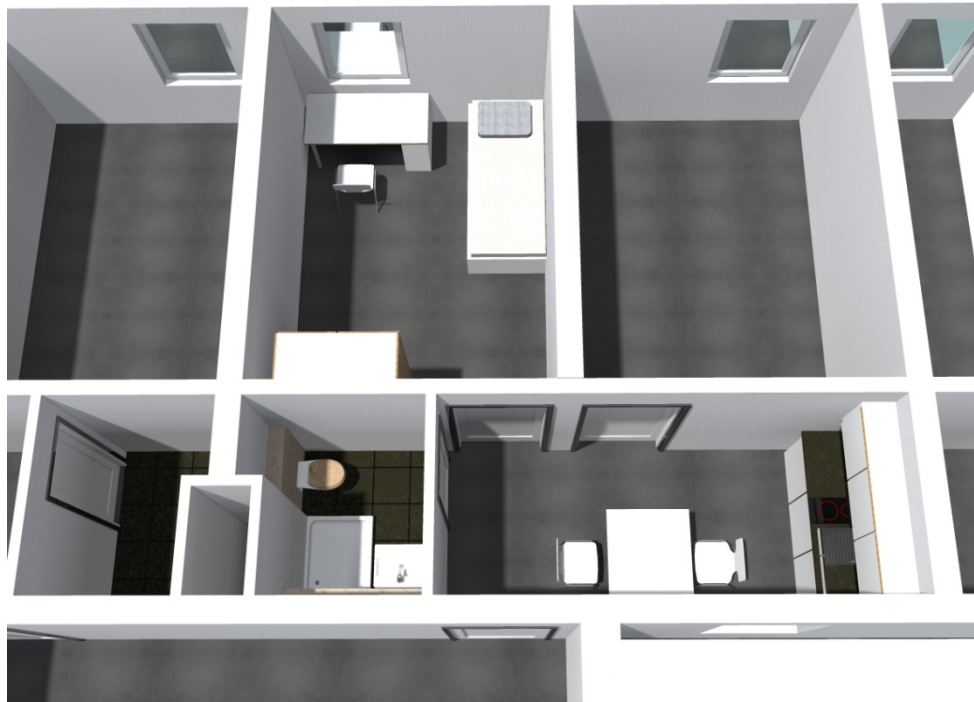

In our **dormitory Hartmannstraße 125/127/129, 91052 Erlangen** we offer following living facilities:

Single apartments at the price of **240,00 to 278,00 Euro** and

shared apartments at the price of **189,00 to 228,00 Euro**

Single apartment

A single apartment is always equipped with own bathroom (shower, basin and toilet), also a kitchenette. The kitchenette contains a sink, two cooking plates and a refrigerator. Every apartment is furnished (bed with mattress, desk, chair and wardrobe).

Shared apartment:

Shared apartments are available in different sizes, starting from two persons. Within a shared apartment the tenants use the sanitary facilities and kitchen together. Each has its own separate lockable room. The rooms are furnished (bed with mattress, desk, chair and wardrobe).