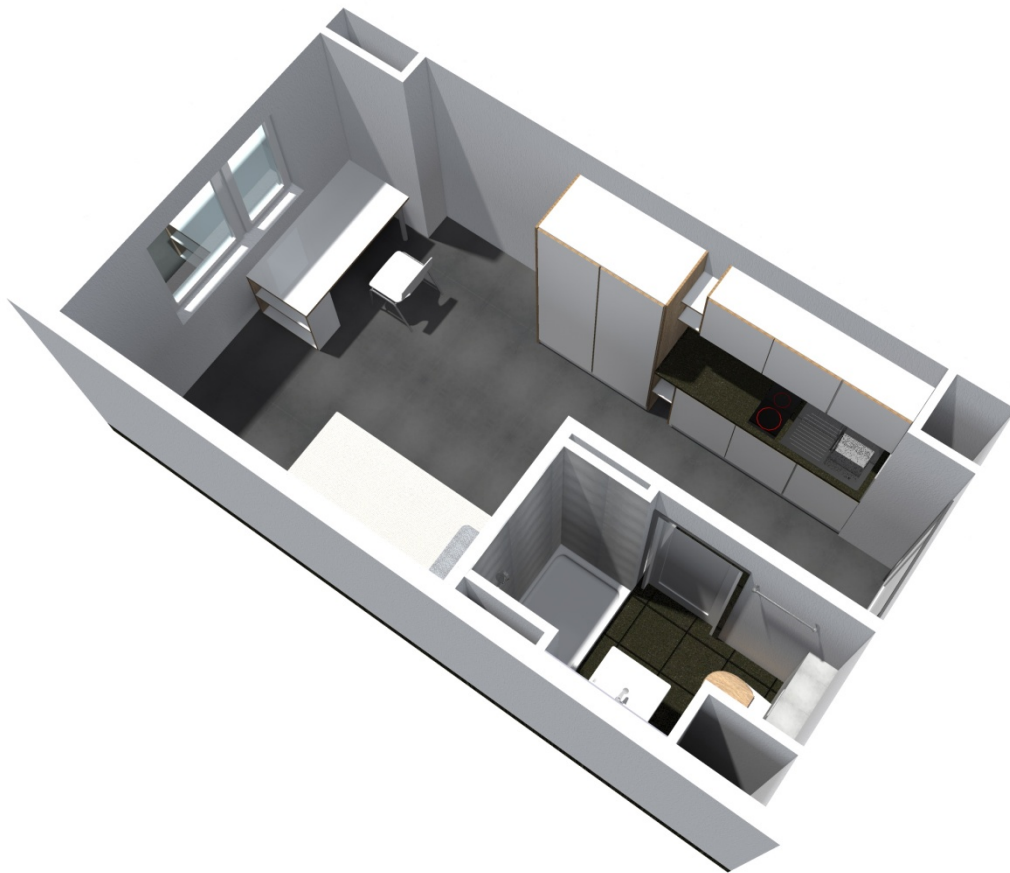

In our **dormitory Hofmannstraße 25 & 29, 91052 Erlangen** we offer following living facilities:

Single apartments at the price of **219,00 to 227,00 Euro** and
shared apartments at the price of **381,00 to 395,00 Euro**

Single apartment:

A single apartment is always equipped with own bathroom (shower, basin and toilet), also a kitchenette. The kitchenette contains a sink, two cooking plates and a refrigerator. Every apartment is furnished (bed with mattress, desk, chair and wardrobe).

Shared apartment:

Shared apartments are available in different sizes, starting from two persons. Within a shared apartment the tenants use the sanitary facilities and kitchen together. Each has its own separate lockable room. The rooms are furnished (bed with mattress, desk, chair and wardrobe).

Hofmannstraße 25+29, 91052 Erlangen

	Type of room	Number of units	average living area sqm	Basic rent euros	Prepayment of add. Costs euros	Total rent euros	Security euros
Single apartment *	E1	18	16,0	134,00	85,00	219,00	402,00
Single apartment *	E2	79	16,8	139,00	85,00	224,00	417,00
Single apartment *	E3	20	17,1	141,00	86,00	227,00	423,00
2 Pers. sharing a double apartment *	D1	2	29,2	213,00	168,00	381,00	639,00
2 Pers. sharing a double apartment *	D2	2	32,4	224,00	171,00	395,00	672,00