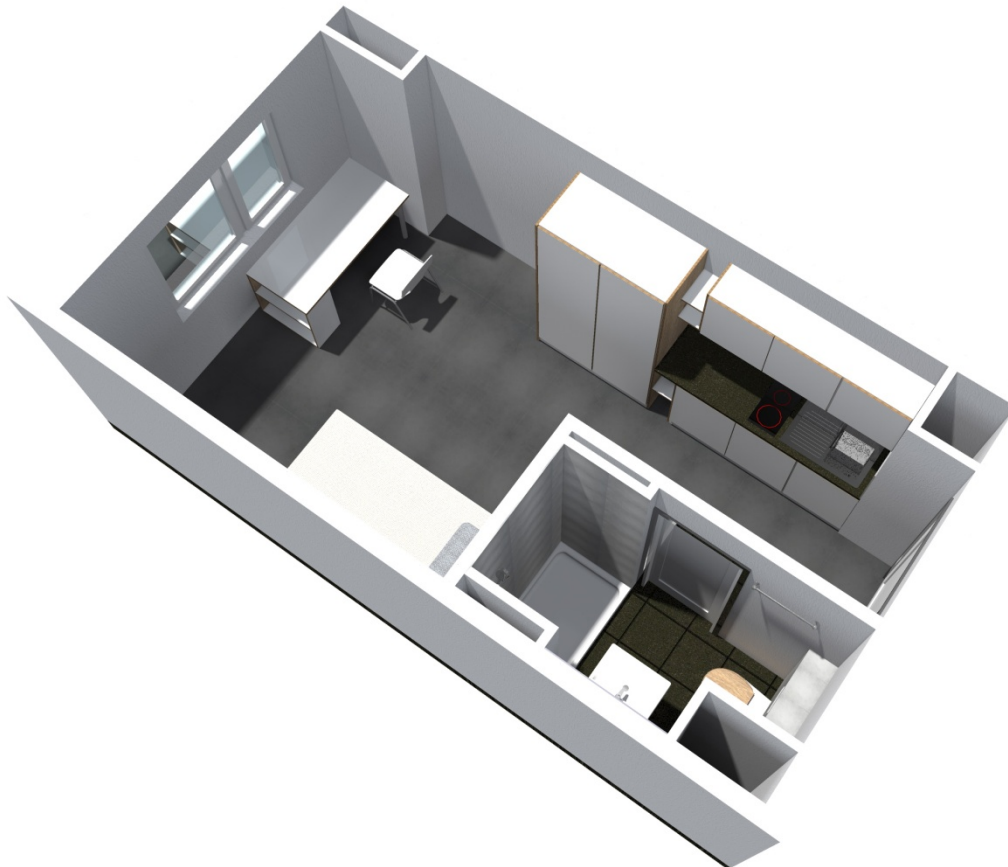

In our **dormitory Campus Süd, Erwin-Rommel-Straße 49, 51a-59a, 91058 Erlangen** we offer following facilities:

Single apartments at the price of **300,00 to 321,00 Euro** and shared apartments at the price of **304,00 to 355,00 Euro**

Single apartment:

A single apartment is always equipped with own bathroom (shower, basin and toilet), also a kitchenette. The kitchenette contains a sink, two cooking plates and a refrigerator. Every apartment is furnished (bed with mattress, desk, chair and wardrobe).

Shared apartment:

Shared apartments are available in different sizes, starting from two persons. Within a shared apartment the tenants use the sanitary facilities and kitchen together. Each has its own separate lockable room. The rooms are furnished (bed with mattress, desk, chair and wardrobe).

Campus Süd, Erwin-Rommel-Straße 49, 51a -59a, 91058 Erlangen

	Type of room	Number of units	average living area sqm	Basic rent euros	Prepayment of add. Costs euros	Total rent euros	Security euros
Single apartment *	E1	370	19,4	214,50	85,50	300,00	643,00
Single apartment * accessible	E2	2	30,0	224,50	96,50	321,00	673,00
Group apartment (flat share) *	G1	8	23,7	214,50	89,50	304,00	643,00
Group apartment (flat share) *	G2	30	25,6	214,50	92,50	307,00	643,00
2Pers. sharing a double apartment *	M1	2	40,1	250,00	105,00	355,00	750,00