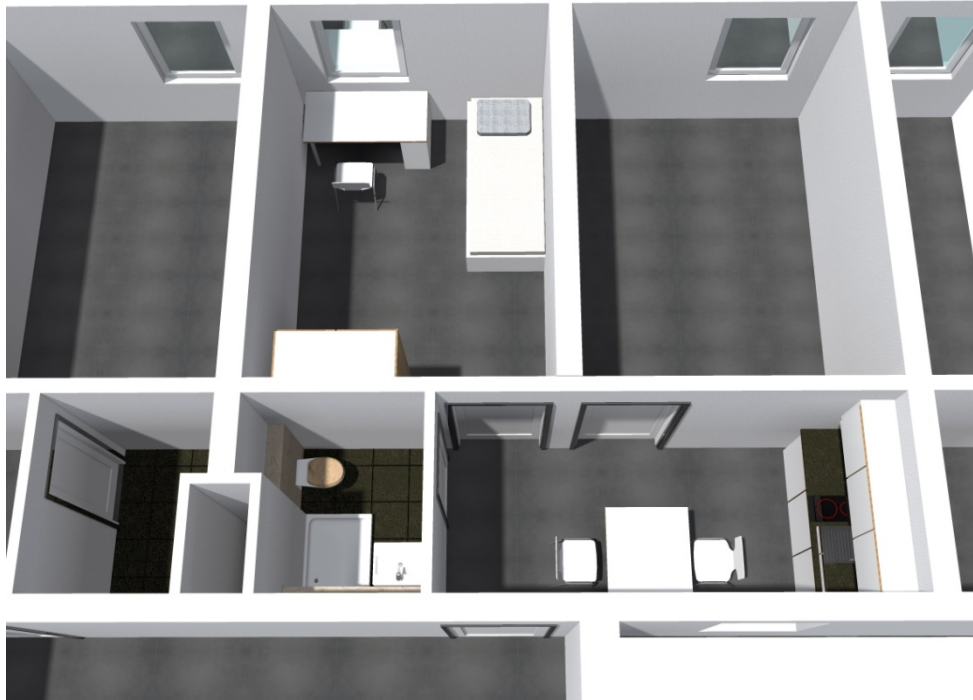

In our **dormitory Campus Süd, Erwin-Rommel-Straße 49, 51a-59a, 91058 Erlangen** we offer following facilities:

Single apartments at the price of **300,00 to 321,00 Euro** and shared apartments at the price of **304,00 to 355,00 Euro**

Single apartment:

A single apartment is always equipped with own bathroom (shower, basin and toilet), also a kitchenette. The kitchenette contains a sink, two cooking plates and a refrigerator. Every apartment is furnished (bed with mattress, desk, chair and wardrobe).

Shared apartment:

Shared apartments are available in different sizes, starting from two persons. Within a shared apartment the tenants use the sanitary facilities and kitchen together. Each has its own separate lockable room. The rooms are furnished (bed with mattress, desk, chair and wardrobe).

Campus Süd, Erwin-Rommel-Straße 49, 51a -59a, 91058 Erlangen

	Type of room	Number of units	average living area sqm	Basic rent euros	Prepayment of add. Costs euros	Total rent euros	Security euros
Single apartment *	E1	370	19,4	214,50	85,50	300,00	643,00
Single apartment * accessible	E2	2	30,0	224,50	96,50	321,00	673,00
Group apartment (flat share) *	G1	8	23,7	214,50	89,50	304,00	643,00
Group apartment (flat share) *	G2	30	25,6	214,50	92,50	307,00	643,00
2Pers. sharing a double apartment *	M1	2	40,1	250,00	105,00	355,00	750,00