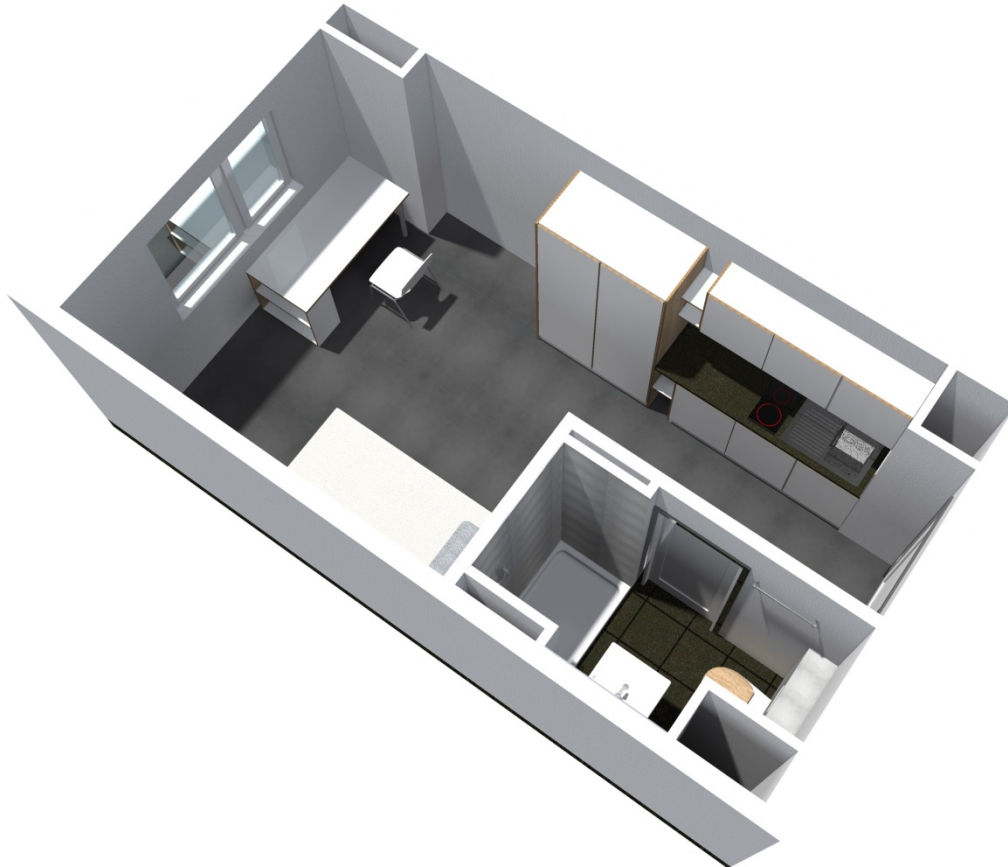

In our **dormitory Alexandrinum, Walter-Flex-Straße 1, 91052 Erlangen** we offer following facilities:

Single apartments at the price of **280,00 to 340,00 Euro** and shared apartments at the price of **312,00 to 370,00 Euro**

Single apartment:

A single apartment is always equipped with own bathroom (shower, basin and toilet), also a kitchenette. The kitchenette contains a sink, two cooking plates and a refrigerator. Every apartment is furnished (bed with mattress, desk, chair and wardrobe).

Shared apartment:

Shared apartments are available in different sizes, starting from two persons. Within a shared apartment the tenants use the sanitary facilities and kitchen together. Each has its own separate lockable room. The rooms are furnished (bed with mattress, desk, chair and wardrobe).

Alexandrinum, Walter-Flex-Straße 1, 91052 Erlangen

	Type of room	Number of units	**)average living area sqm	Basic rent euros	Prepayment of add. Costs Euros	Total rent euros	Security euros
Single apartment *	E1	4	18,0	170,00	110,00	280,00	510,00
Single apartment * (partly with balcony or terrace)	E2	57	20,0	200,00	111,00	311,00	600,00
Single apartment *	E3	39	21,8	205,00	112,00	317,00	615,00
Single apartment *	E4	8	24,2	217,00	113,00	330,00	651,00
Single apartment *	E5	8	27,6	225,00	115,00	340,00	675,00
Group apartment (flat share) *	G1	3	21,3	200,00	112,00	312,00	600,00
Group apartment (flat share) *	G2	20	23,5	210,00	113,00	323,00	630,00
Group apartment (flat share) *	G3	1	33,7	240,00	123,00	363,00	720,00
Group apartment (flat share) *	G4	1	36,3	245,00	125,00	370,00	735,00