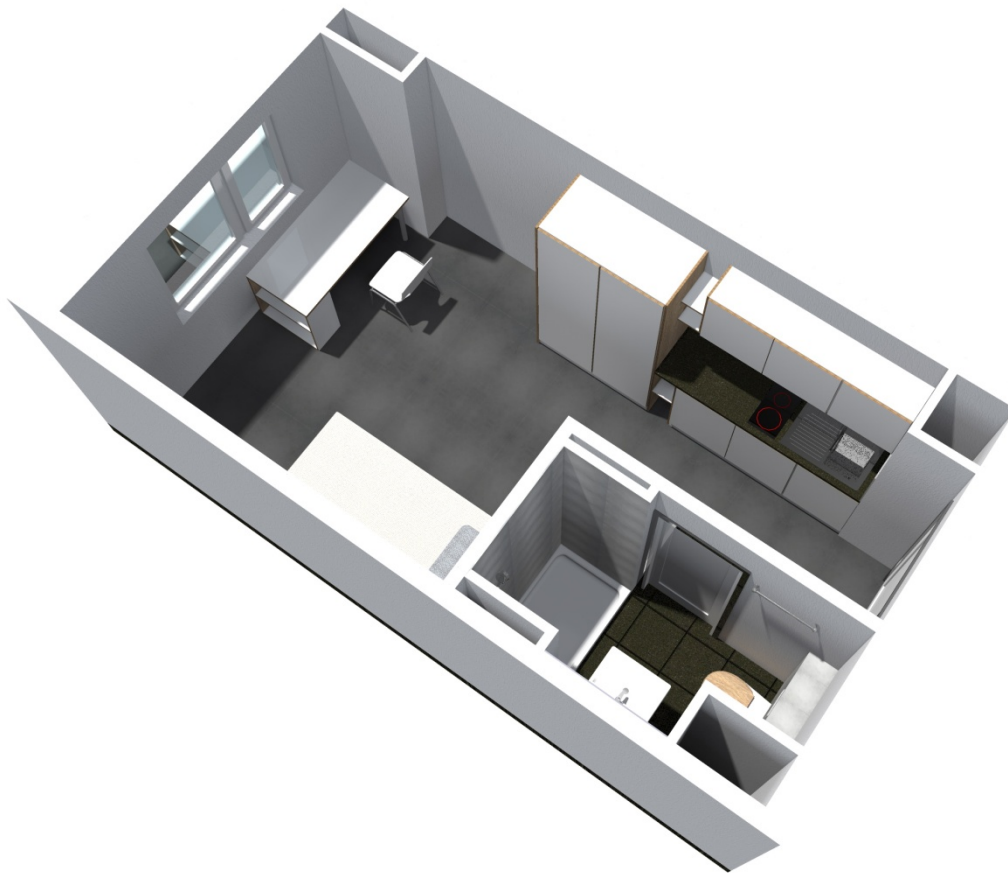

In our **dormitory Erwin-Rommel-Straße 51-59, 91058 Erlangen** we offer following living facilities:

Single apartments with a price **of 215,00 Euro** and shared apartments at the price **of 206,00 to 271,00 Euro**

Single apartment:

A single apartment is always equipped with own bathroom (shower, basin and toilet), also a kitchenette. The kitchenette contains a sink, two cooking plates and a refrigerator. Every apartment is furnished (bed with mattress, desk, chair and wardrobe).

Shared apartment:

Shared apartments are available in different sizes, starting from two persons. Within a shared apartment the tenants use the sanitary facilities and kitchen together. Each has its own separate lockable room. The rooms are furnished (bed with mattress, desk, chair and wardrobe).

Erwin-Rommel-Straße 51-59, 91058 Erlangen

	Type of room	Number of units	**)average living area sqm	Basic rent euros	Prepayment of add. Costs euros	Total rent euros	Security euros
Single apartment*	E1	285	16,4	141,00	74,00	215,00	423,00
2Pers. sharing a double apartment *	M1	54	20,2	127,00	79,00	206,00	381,00
Group apartment (flat share) * A	G1	1	23,9	150,00	83,00	233,00	450,00
Group apartment (flat share) * B	G2	1	26,9	168,00	87,00	255,00	504,00
Group apartment (flat share) * C	G3	1	29,0	181,00	90,00	271,00	543,00