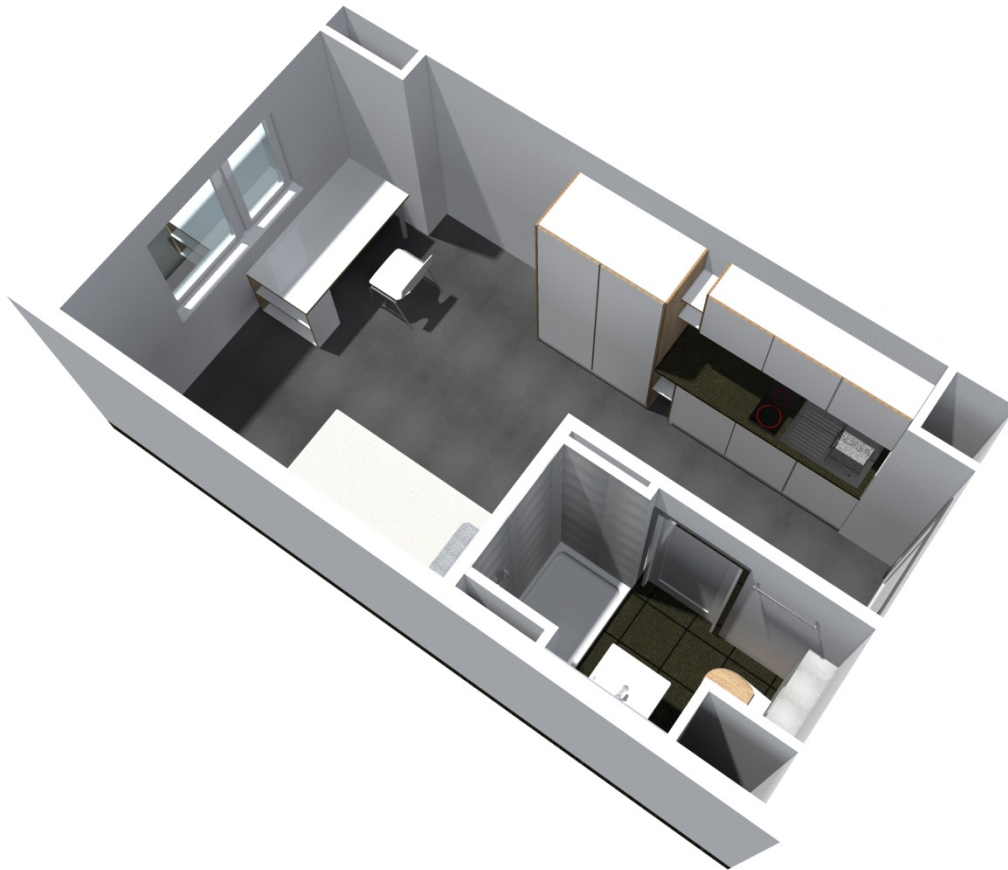

In our **dormitory Campus Süd, Erwin-Rommel-Straße 49, 51a-59a, 91058 Erlangen** we offer following facilities:

Single apartments at the price of **309,00 to 329,00 Euro** and shared apartments at the price of **313,00 to 364,00 Euro**

Single apartment:

A single apartment is always equipped with own bathroom (shower, basin and toilet), also a kitchenette. The kitchenette contains a sink, two cooking plates and a refrigerator. Every apartment is furnished (bed with mattress, desk, chair and wardrobe).

Shared apartment:

Shared apartments are available in different sizes, starting from two persons. Within a shared apartment the tenants use the sanitary facilities and kitchen together. Each has its own separate lockable room. The rooms are furnished (bed with mattress, desk, chair and wardrobe).

Campus Süd, Erwin-Rommel-Straße 49, 51a -59a, 91058 Erlangen

	Type of room	Number of units	**average living area sqm	Basic rent euros	Prepayment of add. Costs euros	Total rent euros	Security euros
Single apartment *	E1	370	19,4	215,50	93,50	309,00	646,00
Single apartment * accessible	E2	2	30,0	225,50	103,50	329,00	676,00
Group apartment (flat share) *	G1	8	23,7	215,50	97,50	313,00	646,00
Group apartment (flat share) *	G2	30	25,6	215,50	100,50	316,00	646,00
2Pers. sharing a double apartment *	M1	2	40,1	251,00	113,00	364,00	753,00