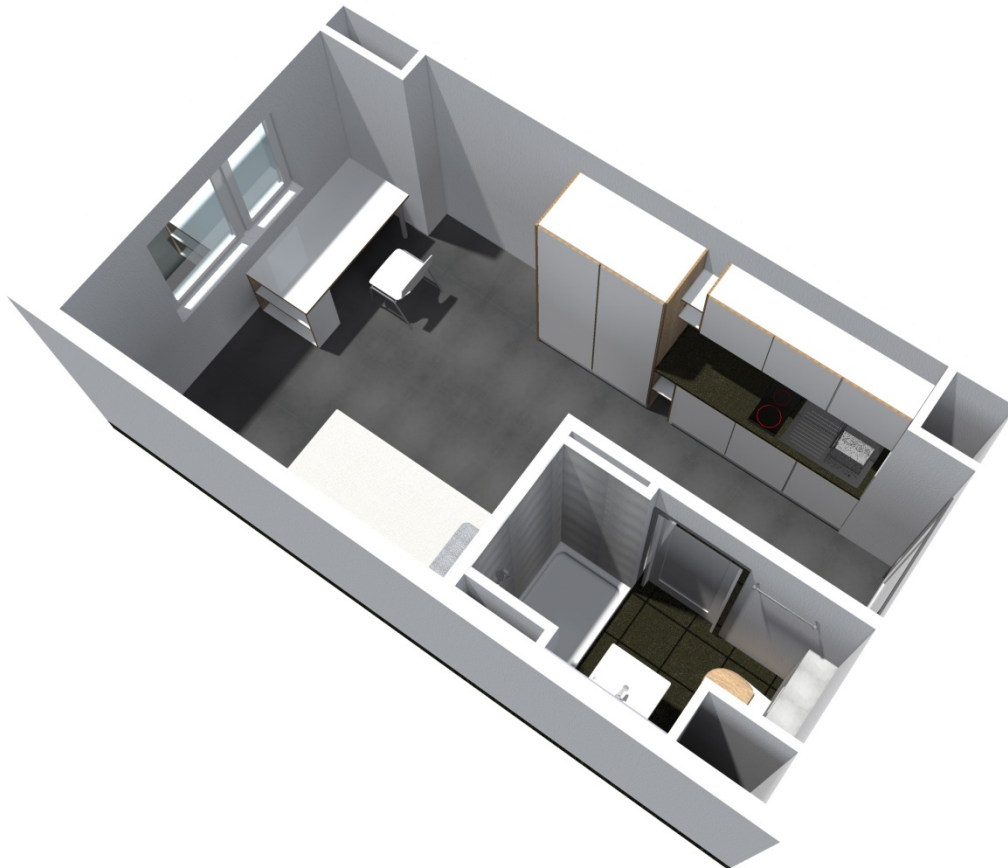

In our **dormitory Erwin-Rommel-Straße 51-59, 91058 Erlangen** we offer following living facilities:

Single apartments with a price **of 247,00 Euro** and shared apartments at the price **of 242,00 to 317,00 Euro**

**Single apartment:**

A single apartment is always equipped with own bathroom (shower, basin and toilet), also a kitchenette. The kitchenette contains a sink, two cooking plates and a refrigerator. Every apartment is furnished (bed with mattress, desk, chair and wardrobe).

## Shared apartment:

Shared apartments are available in different sizes, starting from two persons. Within a shared apartment the tenants use the sanitary facilities and kitchen together. Each has its own separate lockable room. The rooms are furnished (bed with mattress, desk, chair and wardrobe).