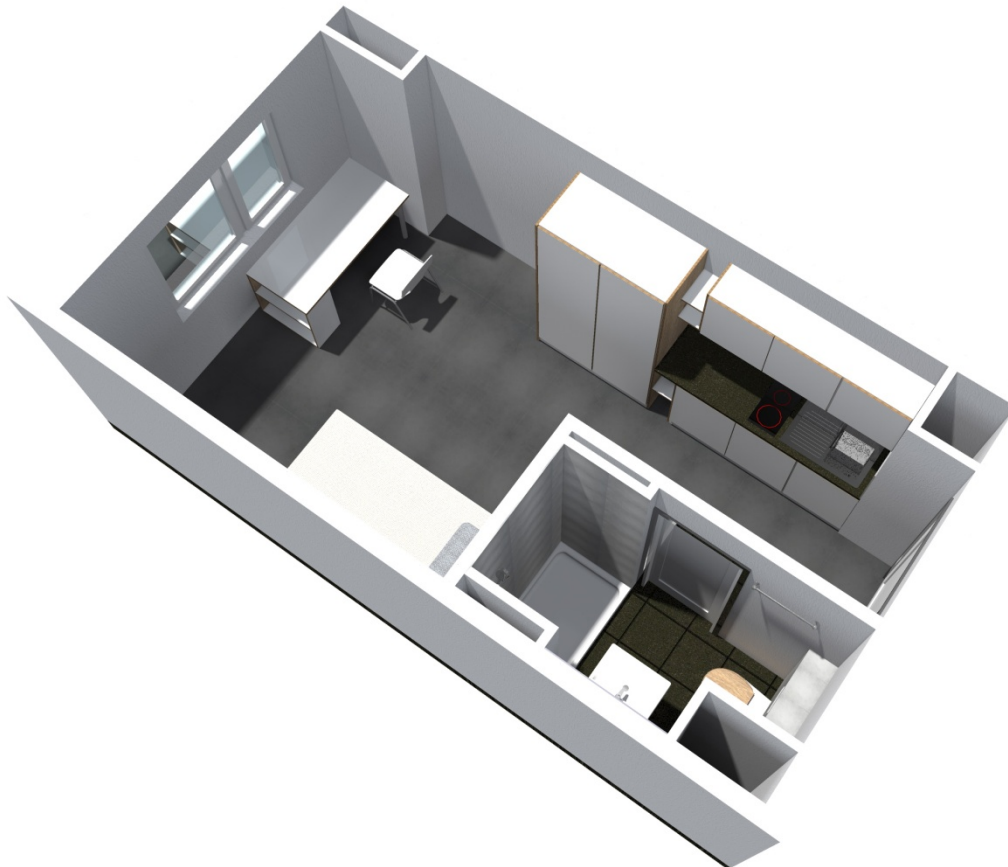

In our **dormitory Campus Süd, Erwin-Rommel-Straße 49, 51a-59a, 91058 Erlangen** we offer following facilities:

Single apartments at the price of **335,00 to 362,00 Euro** and shared apartments at the price of **342,00 to 404,00 Euro**

Single apartment:

A single apartment is always equipped with own bathroom (shower, basin and toilet), also a kitchenette. The kitchenette contains a sink, two cooking plates and a refrigerator. Every apartment is furnished (bed with mattress, desk, chair and wardrobe).

Shared apartment:

Shared apartments are available in different sizes, starting from two persons. Within a shared apartment the tenants use the sanitary facilities and kitchen together. Each has its own separate lockable room. The rooms are furnished (bed with mattress, desk, chair and wardrobe).

Campus Süd, Erwin-Rommel-Straße 49, 51a -59a, 91058 Erlangen

Rental fees, prepayment of additional costs and securities as of 1. January 2023	Type of room	Number of units	**)average living area sqm	Basic rent euros	Prepayment of add. Costs euros	Total rent euros	Security euros
Single apartment *	E1	370	19,4	215,50	119,50	335,00	646,00
Single apartment * accessible	E2	2	30,0	225,50	136,50	362,00	676,00
Group apartment (flat share) *	G1	8	23,7	215,50	126,50	342,00	646,00
Group apartment (flat share) *	G2	30	25,6	215,50	131,50	347,00	646,00
2Pers. sharing a double apartment *	M1	2	40,1	251,00	153,00	404,00	753,00