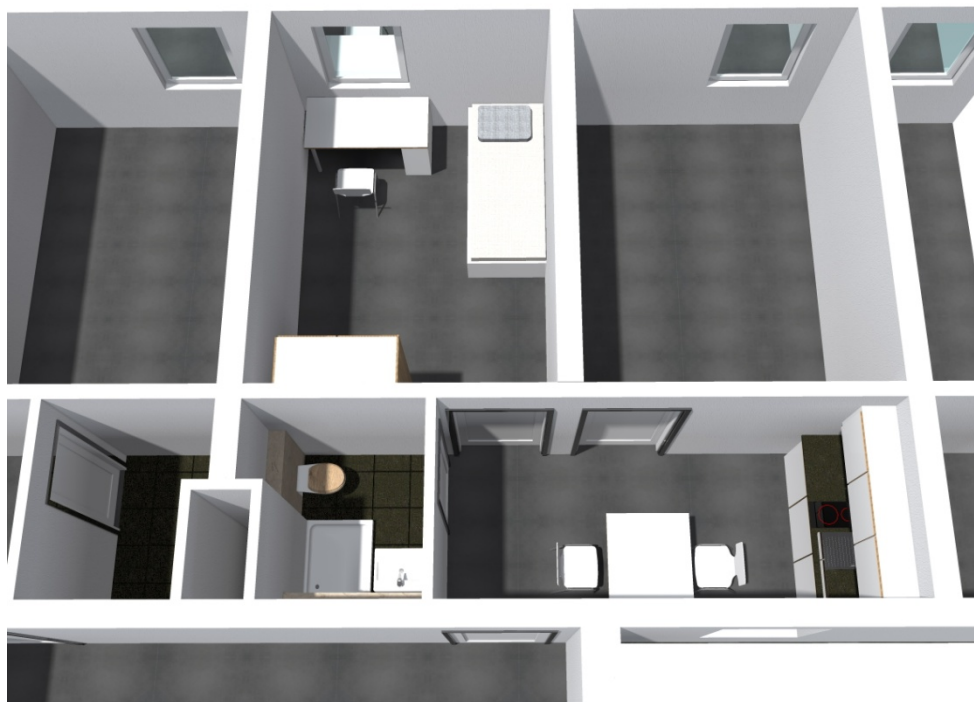

Single apartment:

A single apartment is always equipped with own bathroom (shower, basin and toilet), also a kitchenette. The kitchenette contains a sink, two cooking plates and a refrigerator. Every apartment is furnished (bed with mattress, desk, chair and wardrobe).

Shared apartment:

Shared apartments are available in different sizes, starting from two persons. Within a shared apartment the tenants use the sanitary facilities and kitchen together. Each has its own separate lockable room. The rooms are furnished (bed with mattress, desk, chair and wardrobe).

Campus Süd, Erwin-Rommel-Straße 49, 51a -59a, 91058 Erlangen

Rental fees, prepayment of additional costs and securities as of 1. January 2023	Type of room	Number of units	**)average living area sqm	Basic rent euros	Prepayment of add. Costs euros	Total rent euros	Security euros
Single apartment *	E1	370	19,4	215,50	119,50	335,00	646,00
Single apartment * accessible	E2	2	30,0	225,50	136,50	362,00	676,00
Group apartment (flat share) *	G1	8	23,7	215,50	126,50	342,00	646,00
Group apartment (flat share) *	G2	30	25,6	215,50	131,50	347,00	646,00
2Pers. sharing a double apartment *	M1	2	40,1	251,00	153,00	404,00	753,00