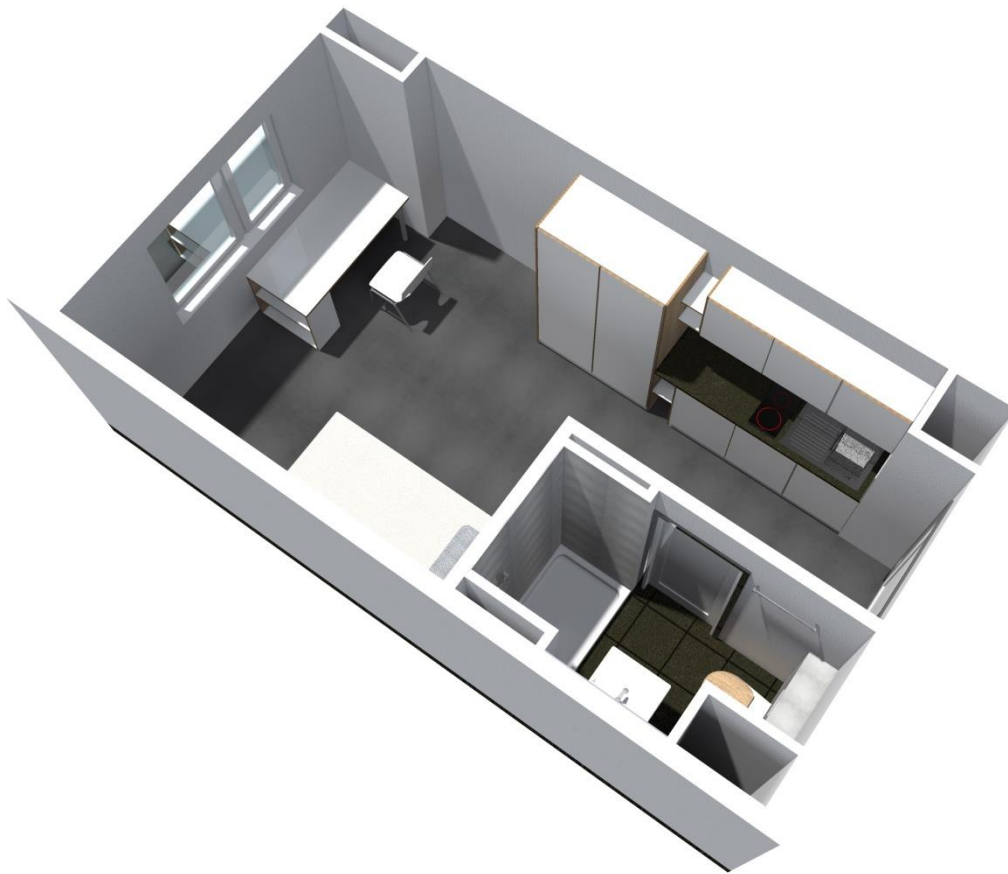

In our **dormitory Hartmannstraße 125/127/129, 91052 Erlangen** we offer following living facilities:

Single apartments at the price of **282,00 to 337,00 Euro** and

shared apartments at the price of **233,00 to 288,00 Euro**

Single apartment

A single apartment is always equipped with own bathroom (shower, basin and toilet), also a kitchenette. The kitchenette contains a sink, two cooking plates and a refrigerator. Every apartment is furnished (bed with mattress, desk, chair and wardrobe).

Shared apartment:

Shared apartments are available in different sizes, starting from two persons. Within a shared apartment the tenants use the sanitary facilities and kitchen together. Each has its own separate lockable room. The rooms are furnished (bed with mattress, desk, chair and wardrobe).