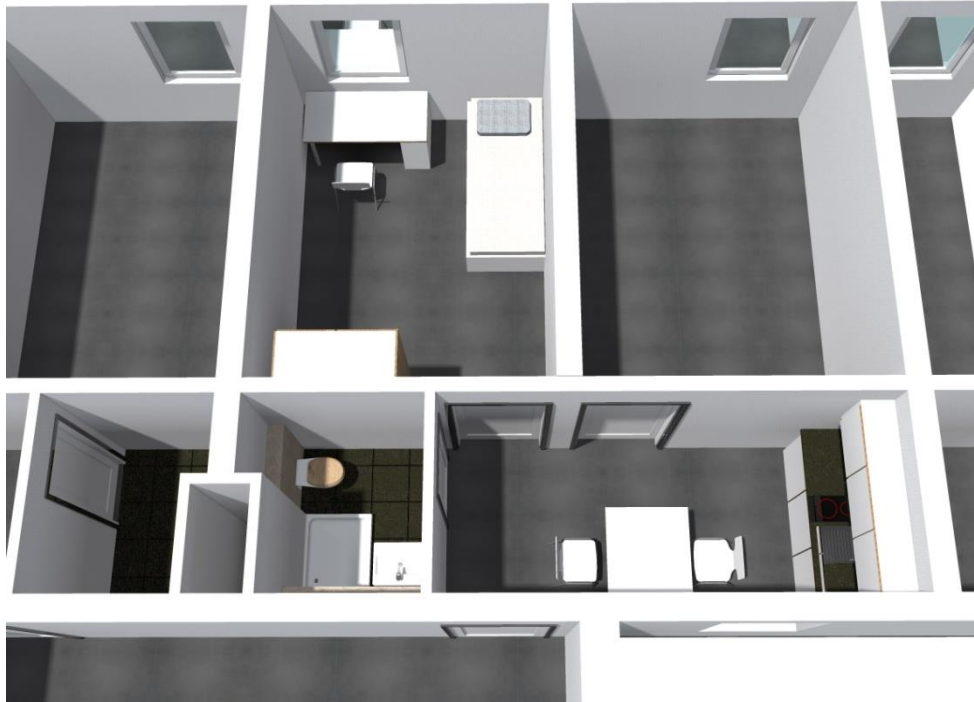

In our **dormitory Hartmannstraße 125/127/129, 91052 Erlangen** we offer following living facilities:

Single apartments at the price of **282,00 to 337,00 Euro** and

shared apartments at the price of **233,00 to 288,00 Euro**

Single apartment

A single apartment is always equipped with own bathroom (shower, basin and toilet), also a kitchenette. The kitchenette contains a sink, two cooking plates and a refrigerator. Every apartment is furnished (bed with mattress, desk, chair and wardrobe).

Shared apartment:

Shared apartments are available in different sizes, starting from two persons. Within a shared apartment the tenants use the sanitary facilities and kitchen together. Each has its own separate lockable room. The rooms are furnished (bed with mattress, desk, chair and wardrobe).