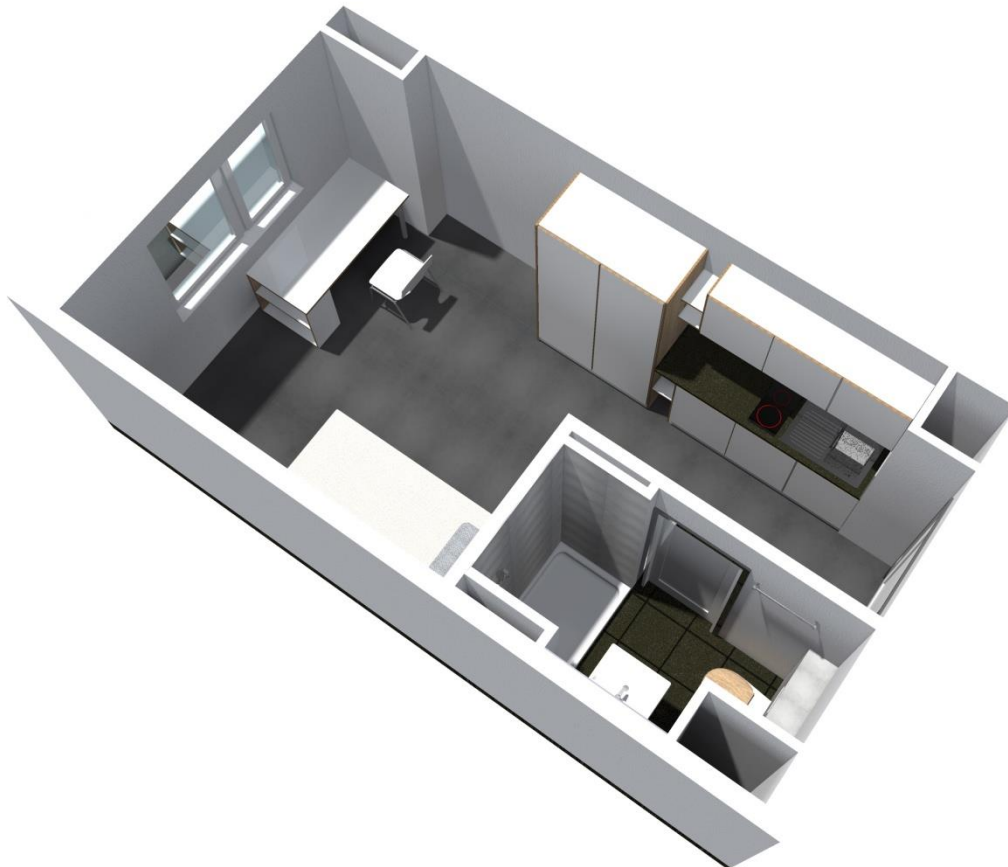

In our **dormitory Campus Süd II, Erwin-Rommel-Straße 49, 51a-59a, 91058 Erlangen** we offer following facilities:

Single apartments at the price of **351,00 to 381,00 Euro** and shared apartments at the price of **360,00 to 430,00 Euro**

Single apartment:

A single apartment is always equipped with own bathroom (shower, basin and toilet), also a kitchenette. The kitchenette contains a sink, two cooking plates and a refrigerator. Every apartment is furnished (bed with mattress, desk, chair and wardrobe).

Shared apartment:

Shared apartments are available in different sizes, starting from two persons. Within a shared apartment the tenants use the sanitary facilities and kitchen together. Each has its own separate lockable room. The rooms are furnished (bed with mattress, desk, chair and wardrobe).

Campus Süd II, Erwin-Rommel-Straße 49, 51a -59a, 91058 Erlangen

Rental fees, prepayment of additional costs and securities as of 1. January 2024	Type of room	Number of units	**)average living area sqm	Basic rent euros	Prepayment of add. Costs euros	Total rent euros	Security euros
Single apartment *	E1	370	19,4	224,00	127,00	351,00	646,00
Single apartment * accessible	E2	2	30,0	238,00	143,00	381,00	676,00
Group apartment (flat share) *	G1	8	23,7	227,00	133,00	360,00	646,00
Group apartment (flat share) *	G2	30	25,6	226,00	138,00	364,00	646,00
2Pers. sharing a double apartment *	M1	2	40,1	271,00	159,00	430,00	813,00