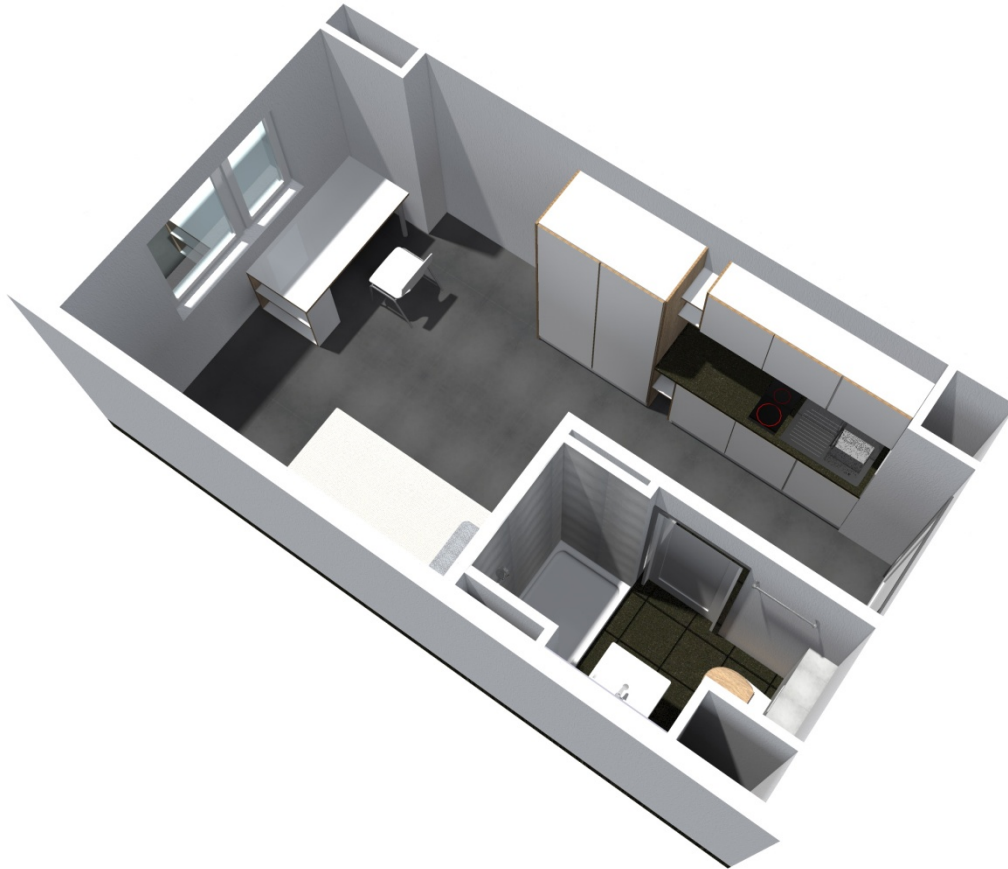

In our **dormitory Alexandrinum, Walter-Flex-Straße 1, 91052 Erlangen** we offer following facilities:

Single apartments at the price of **290,00 to 355,00 Euro** and  
shared apartments at the price of **322,00 to 333,00 Euro**

**Single apartment:**

A single apartment is always equipped with own bathroom (shower, basin and toilet), also a kitchenette. The kitchenette contains a sink, two cooking plates and a refrigerator. Every apartment is furnished (bed with mattress, desk, chair and wardrobe).

### Shared apartment:

Shared apartments are available in different sizes, starting from two persons. Within a shared apartment the tenants use the sanitary facilities and kitchen together. Each has its own separate lockable room. The rooms are furnished (bed with mattress, desk, chair and wardrobe).

### Alexandrinum, Walter-Flex-Straße 1, 91052 Erlangen

	Type of room	Number of units	average living area sqm	Basic rent euros	Prepayment of add. Costs Euros **)	Total rent euros	Security euros
Single apartment *	E1	4	18,2	180,00	110,00	<b>290,00</b>	<b>540,00</b>
Single apartment * (partly with balcony or terrace)	E2	57	20,0	210,00	111,00	<b>321,00</b>	<b>630,00</b>
Single apartment *	E3	39	21,8	215,00	112,00	<b>327,00</b>	<b>645,00</b>
Single apartment *	E4	8	24,2	230,00	133,00	<b>343,00</b>	<b>690,00</b>
Single apartment *	E5	8	27,6	240,00	115,00	<b>355,00</b>	<b>720,00</b>
Group apartment (flat share) *	G1	3	21,3	210,00	112,00	<b>322,00</b>	<b>630,00</b>
Group apartment (flat share) *	G2	20	23,5	220,00	113,00	<b>333,00</b>	<b>660,00</b>